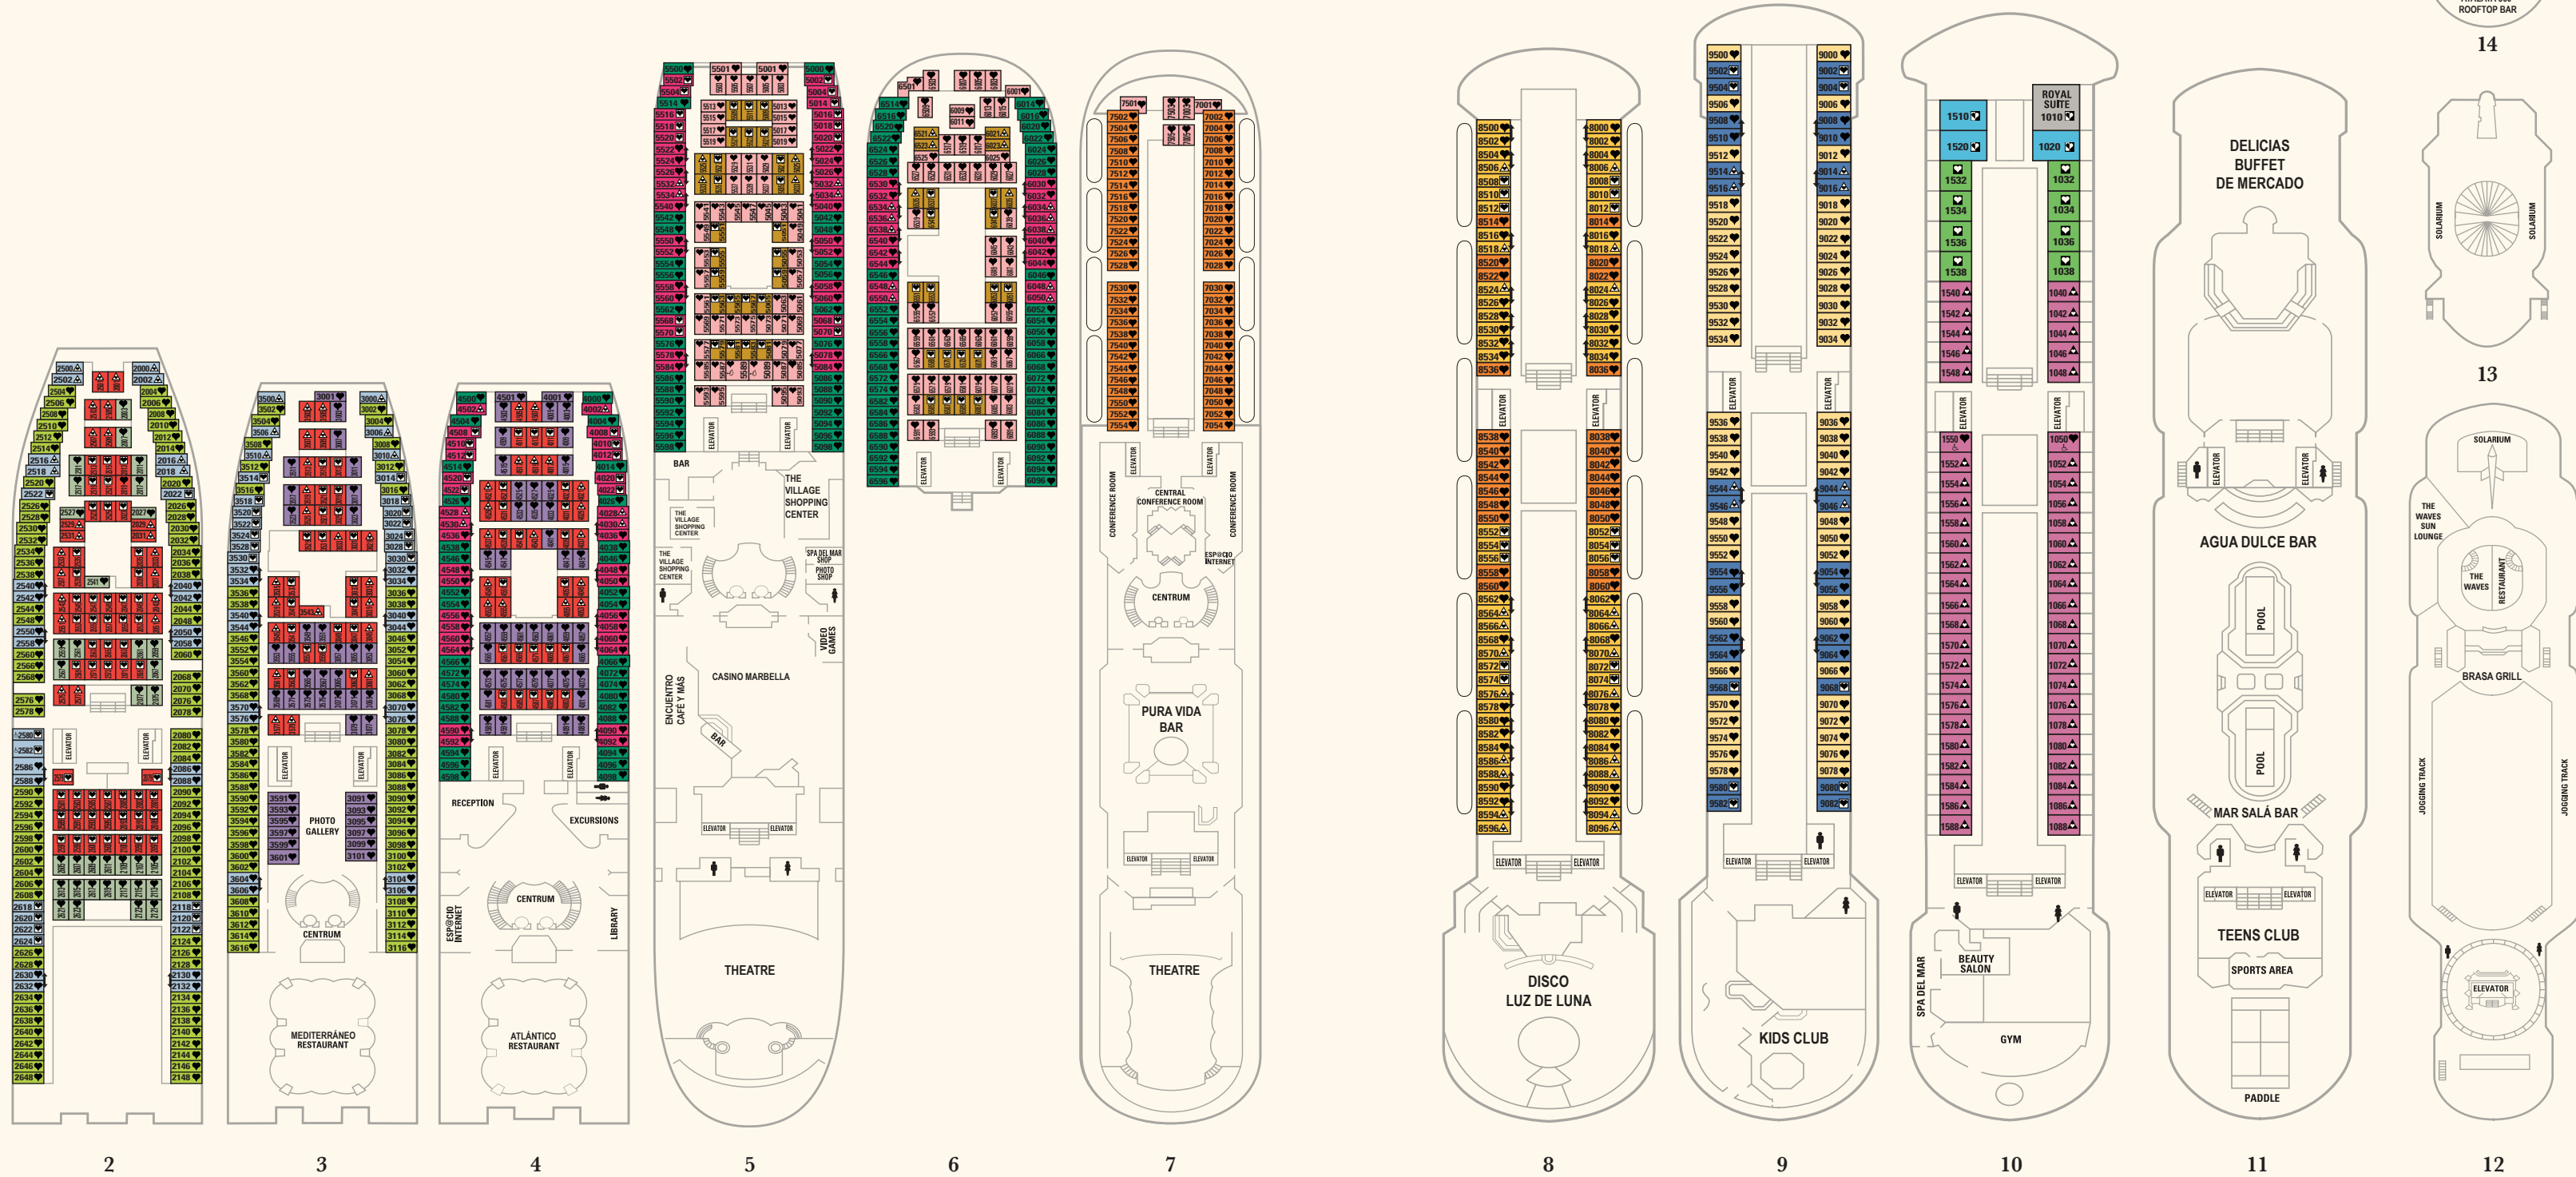

Sovereign decks.

- RS Royal Suite with balcony
- ST Suite Deluxe with balcony
- GT Grand Suite with balcony
- JT Junior Suite with balcony
- FA Family Outside Deluxe
- A Outside Deluxe
- FE Familiar Exterior (ojo de bucy)
- E Exterior (ojo de bucy)
- FC Familiar Exterior Superior
- C Outside Superior
- FG Family Outside (partial view)
- G Outside (partial view)
- FI Family Inside Superior
- I Inside Superior
- FK Family Inside
- K Inside
- L Inside

- ♥ Double bed (convertible into two beds)
- ♥ Double bed (convertible into two beds, Maximum occupancy four people with two high beds)
- ♥ Double bed (convertible into two beds, Maximum occupancy four people with double sofa bed)
- ♥ Double bed (non-convertible), Maximum occupancy four people with double sofa bed
- ♠ Double bed (convertible into two beds, Maximum occupancy three people with bunk bed)
- ♠ Double bed (convertible into two beds, Maximum occupancy three people with individual sofa)
- ♿ Disabled
- ↔ Adjoining cabins